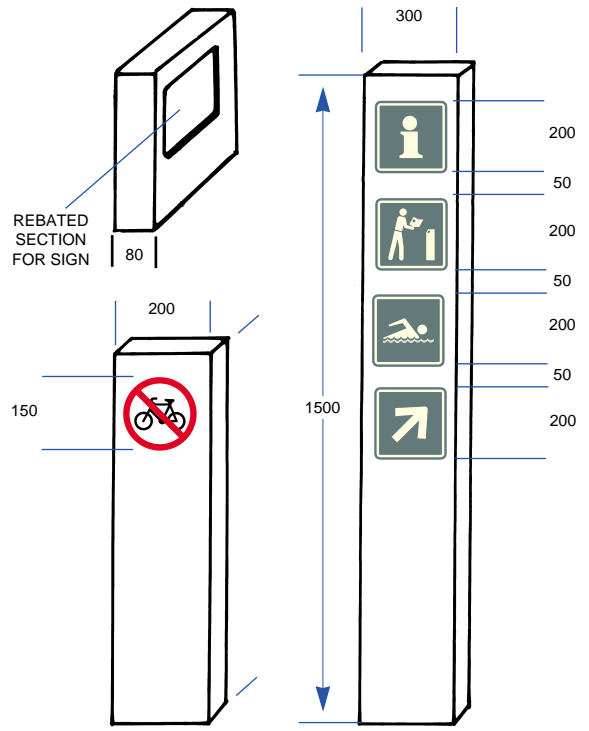

## CONSERVATION & NATURAL RESOURCES SIGNS

A1 Toilets

A2 Womens Toilets

A3 Mens Toilets

A4 Disabled Persons

A5 Fireplace

A6 Picnic Area

A7 Picnic Shelter

A16 Directional Arrow (2)

A17 Walking Track

A18 Self Guided Walk

A19 Hiking

A20 Cycling

A21 Horse Riding

A22 Fishing Area

A23 Swimming Area

A24 Canoeing

A25 Diving

A26 Power Boats

A27 Boat Ramp

A28 Shared Footway

SIZES  
150x150  
200x200  
250x250

A29 Segregated Footway

TOTEM POLES  
RECYCLED PLASTIC  
& TIMBER

SIZES  
150mm DIA  
200mm DIA  
300mm DIA  
450mm DIA

P1 No Camping

P2 No Cats & Dogs

P3 No Vehicles

P4 No Fires

P5 No Trailbikes

P6 No Horses

P7 No Firearms