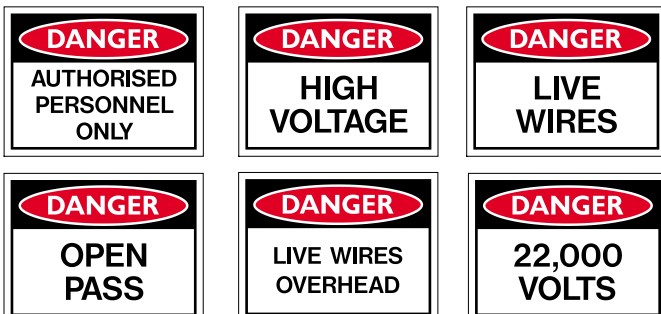

SIZES

300x225 450x300
600x450 900x600