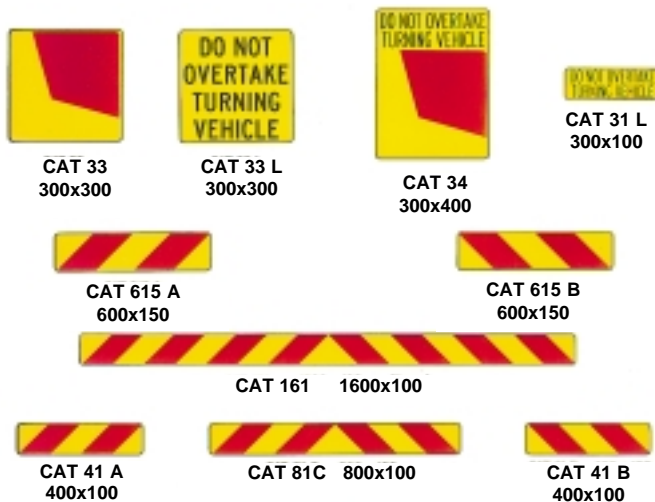

SAFETY SIGNS

CLASS LABELS

FIRE & SIGNS

HYDRANT MARKERS

PIPE MARKERS

A-300X450
B-450X600

HAZCHEM

HAZCHEMS

HEAVY VEHICLE MARKER PLATES

AUSTRALIAN STANDARD 4001-2 CLASS 1 ON ALUMINIUM

ADR 45 - CLASS 2 REAR MARKER PLATES AVAILABLE IN STEEL OR PRESSURE SENSITIVE

AVAILABLE IN STEEL, ALUMINIUM, PRESSURE SENSITIVE PVC BANNER CL2, CL1, REFLECTIVE MATERIALS

R4 SERIES 100km/h SPEED LIMITED

BREAKDOWN TRIANGLES

B. DOUBLE SIGNS