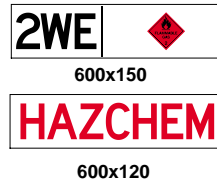

SAFETY SIGNS

CLASS LABELS

FIRE & SIGNS

HYDRANT MARKERS

PIPE MARKERS

A-300X450
B-450X600

HAZCHEM

HAZCHEMS