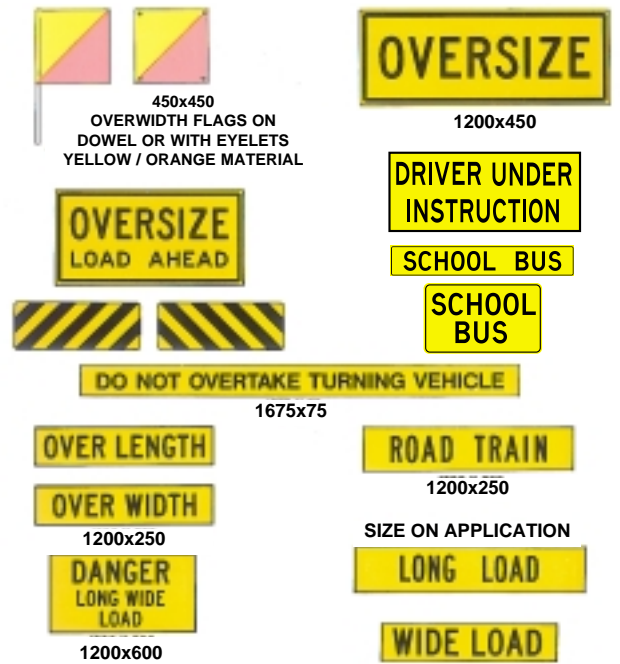

SAFETY SIGNS

CLASS LABELS

FIRE & SIGNS

HYDRANT MARKERS

PIPE MARKERS

A-300X450
B-450X600

HAZCHEM

HAZCHEMS

HEAVY VEHICLE MARKER PLATES

AUSTRALIAN STANDARD 4001-2 CLASS 1 ON ALUMINIUM

ADR 45 - CLASS 2 REAR MARKER PLATES AVAILABLE IN STEEL OR PRESSURE SENSITIVE

AVAILABLE IN STEEL, ALUMINIUM, PRESSURE SENSITIVE PVC BANNER CL2, CL1, REFLECTIVE MATERIALS

R4 SERIES 100km/h SPEED LIMITED

BREAKDOWN TRIANGLES

B. DOUBLE SIGNS