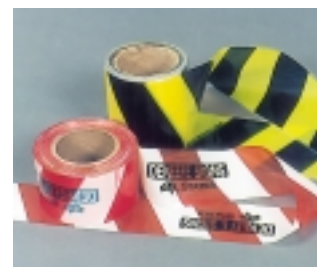

TTOP BOLLARD

HB BOLLARD

REFLECTIVE CONE SLEEVES

BARRIERS

BUNTING

FLUORESCENT FLAG

NIGHT LINE CL1 - CL2

WEBBING REGULAR & ECONOMY

WATER FILLED BARRIERS

BARRIER BOARD PLASTIC & WOODEN, STEEL LEGS TO SUIT

DD1 BOLLARD & BARRIER BOARD

RED/WHITE & BLACK/YELLOW BARRIER TAPE. 100Mt Rolls 1000Mt Rolls

SILT FENCE