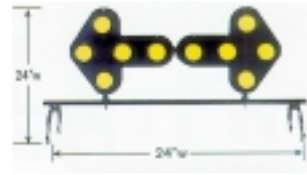

WORK ZONE PRODUCTS

LIGHTS

PORTABLE TRAFFIC LIGHTS

PORTABLE ARROW BOARD

ROOF MOUNTED ARROW BOARD

ROOF MOUNTED MINI ARROW BOARD

3 WAY FLASHING LAMP. STEADY RIPPLE FLASHING & BATTERIES

MAGNETIC & MOUNTABLE REVOLVING LIGHTS

TTOP BOLLARD

HB BOLLARD

REFLECTIVE CONE SLEEVES

BARRIERS

BUNTING

FLUORESCENT FLAG

NIGHT LINE CL1 - CL2

WEBBING REGULAR & ECONOMY