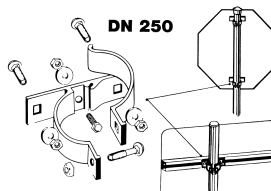

R8-3
A-300x300
B-450x450
C-600x600

SURFACE MOUNT

SOCKET MOUNT

IMPACT RECOVERY POST
available in 900mm & 1200mm

MOUNTING BRACKETS FOR WARNING SIGNS

HEX BOLT

ANTI THEFT BOLT

CB1